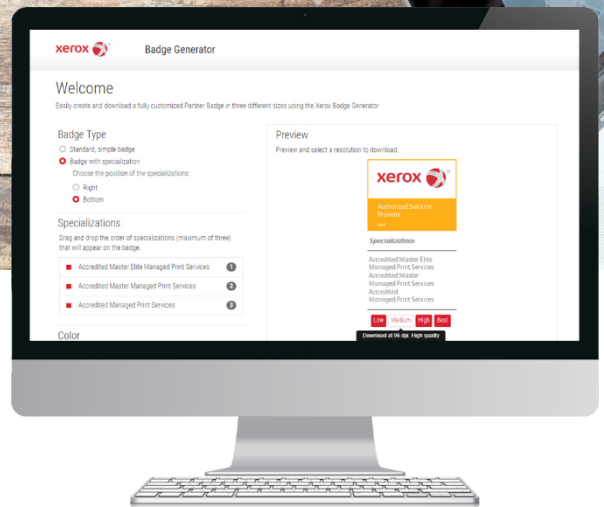

Badge Generator

Let Partners create the accreditation badges that they deserve

Give partners the freedom to personalise the accreditation badges that they have earned, in-line with your branding without the need for approvals. Whether varying by language, colour, layout or size, partners can dynamically create the badge that best suits their promotional requirements.

Badge Generator's seamless integration with your Single Sign On environment, means that even if your partner programme spans multiple countries, languages and tiers, it will only let partners change the elements that they are intitled to.