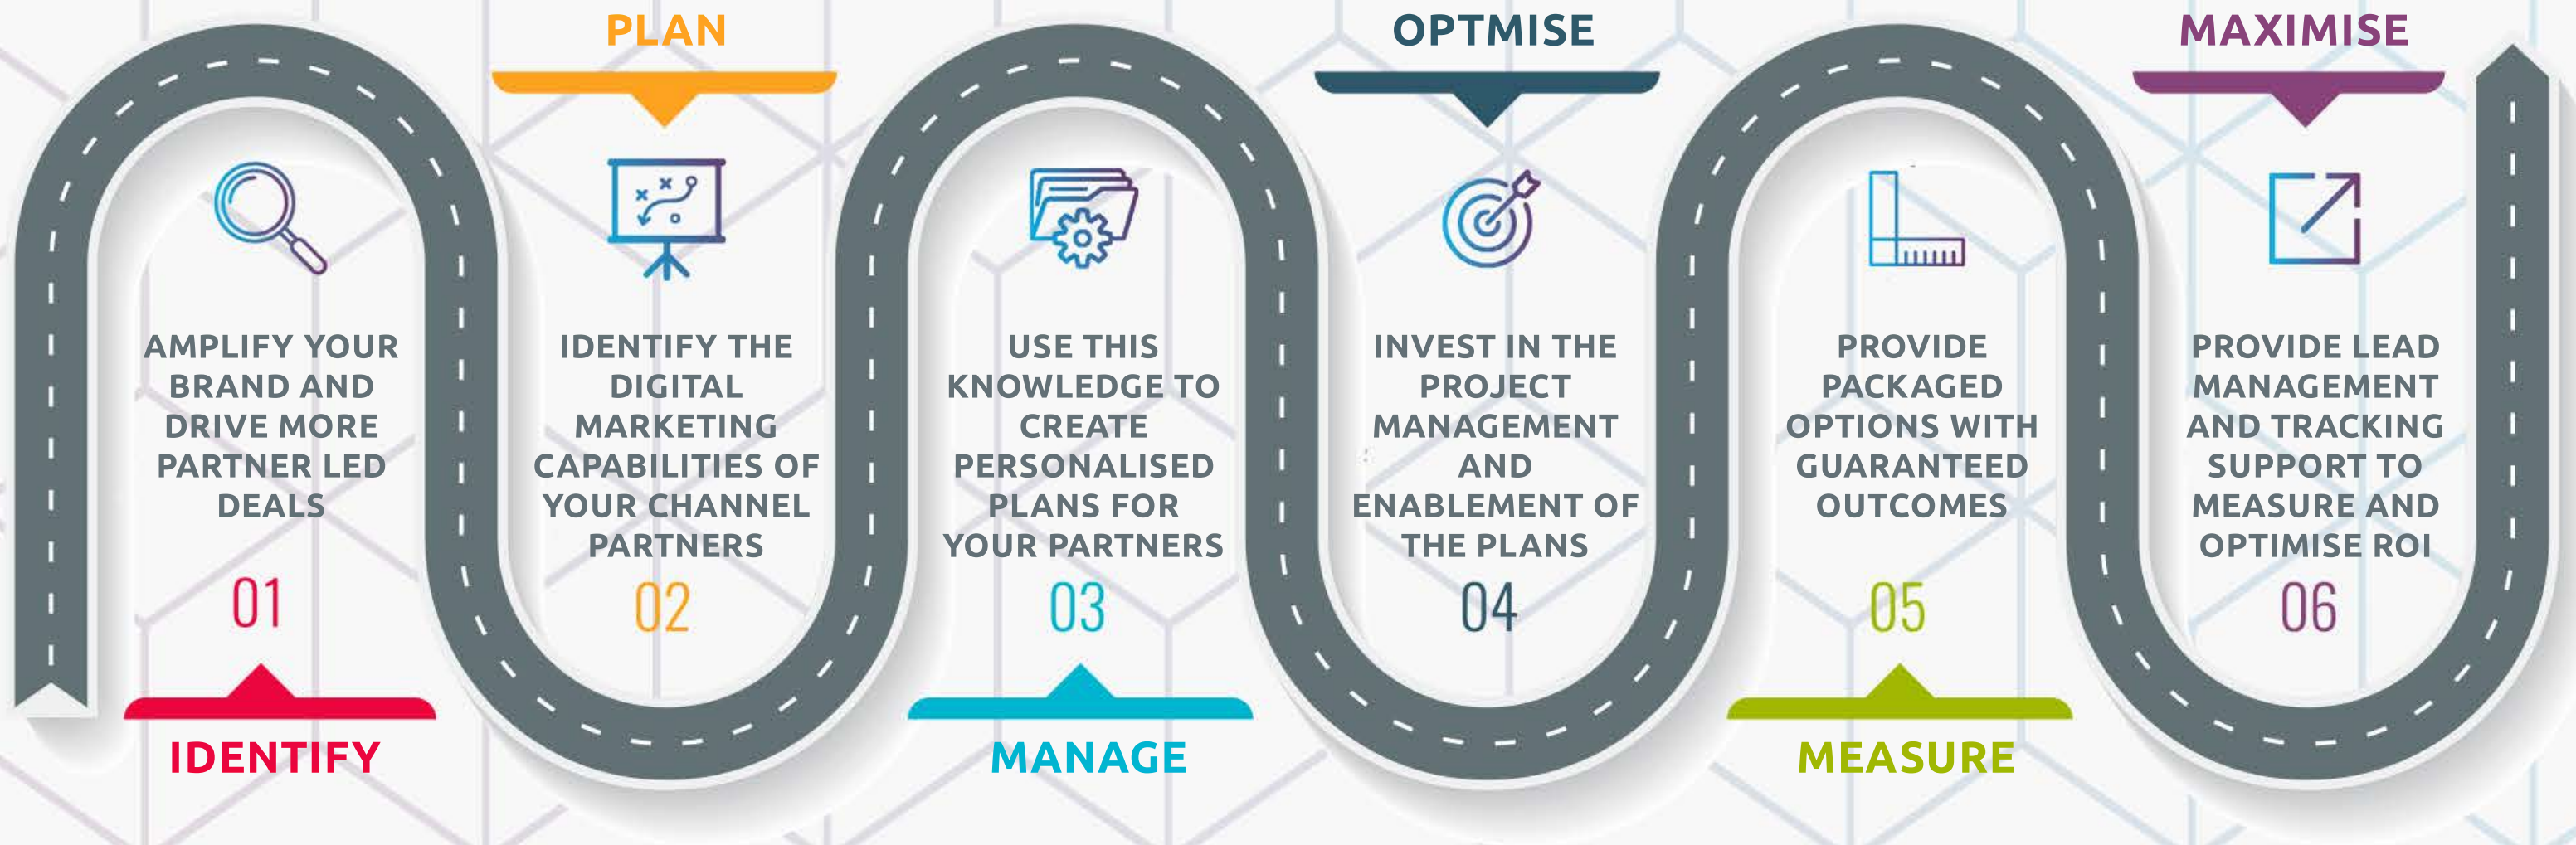

# NAVIGATING THE ROADMAP TO DIGITAL PARTNERS

This framework supports to maximise the impact of your partner marketing by reducing admin, increasing speed to ROI and improving the partner experience.

Read the full eBook “Navigating the roadmap to digital partners” and find out how to Maximising the impact of your partner marketing.